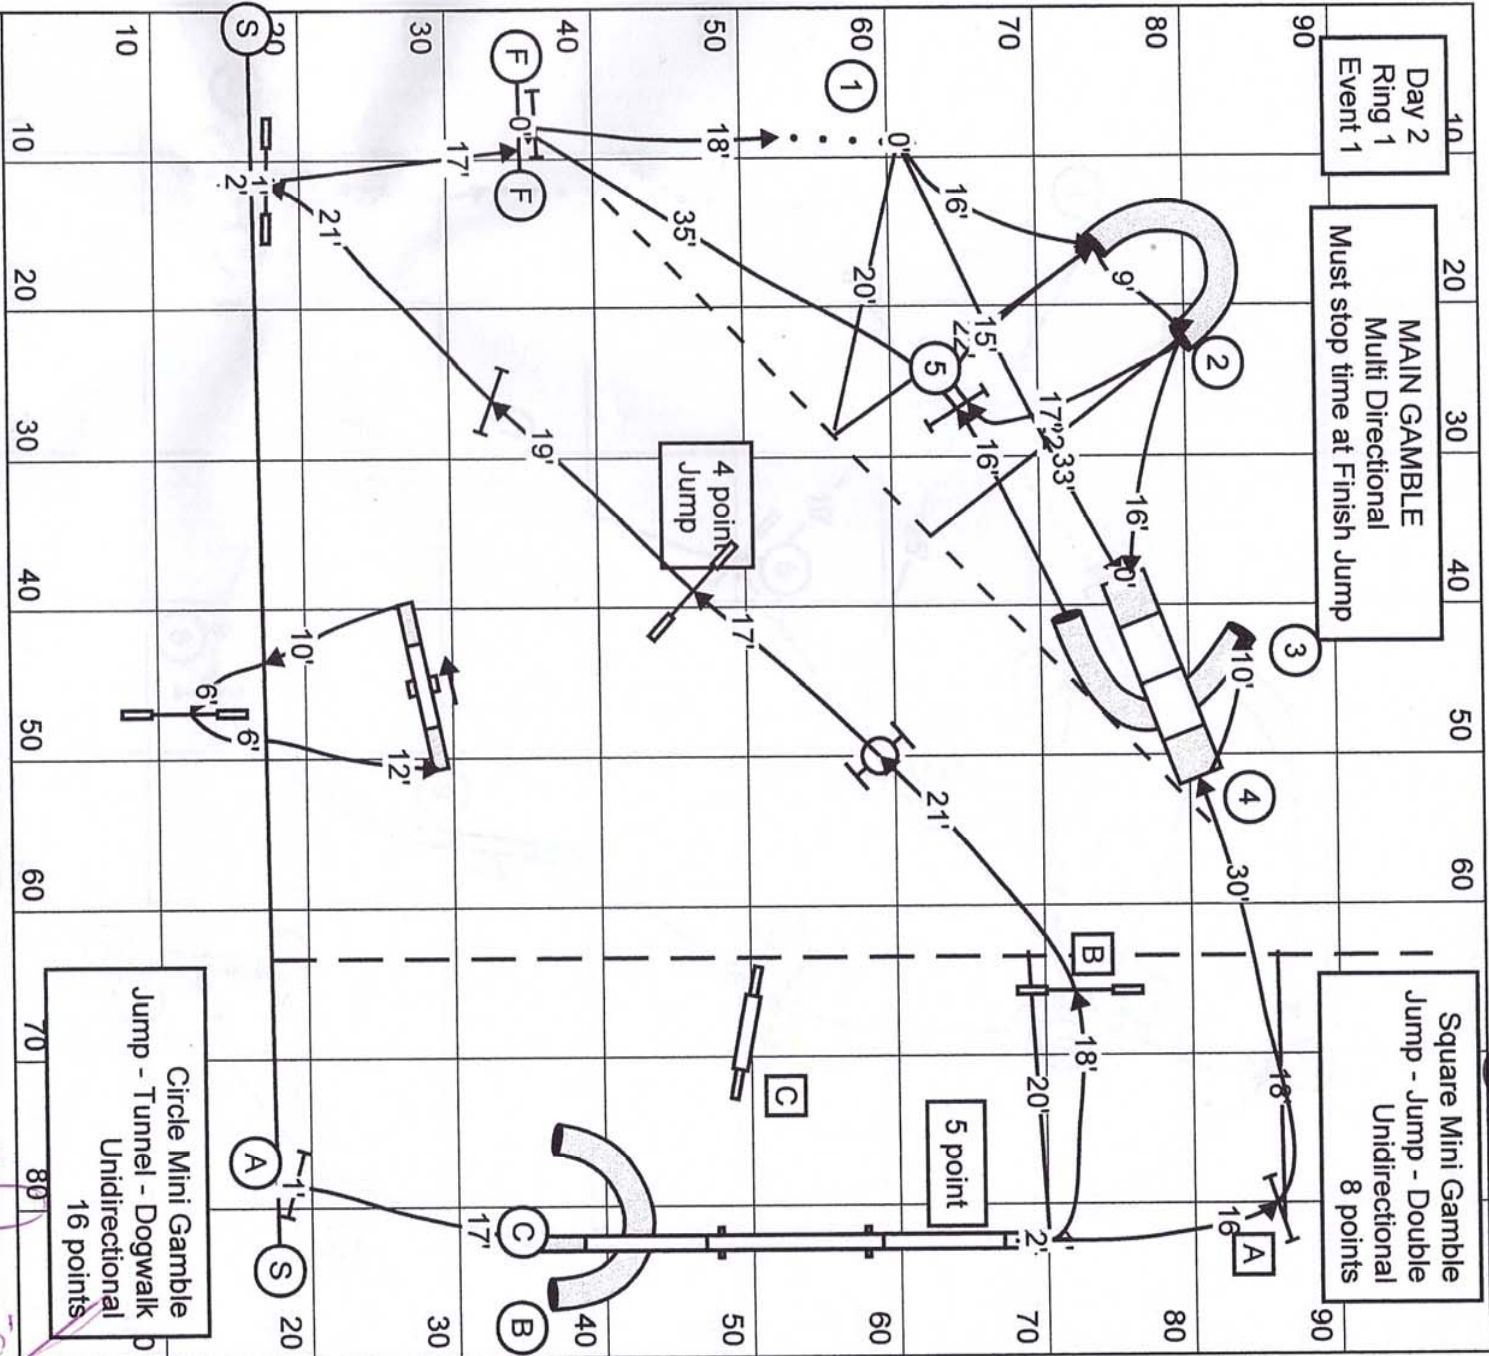

*CLUB*

Master Gambler 1  
 Judge: Jennifer Laird  
 Club d'agilité de la Montégrie - Saturday July 5 2014  
 Gamble times

Mini 24 Vet Mini 29 Open 22 Vet Open 26  
 Opening Time 40 seconds for all dogs  
 Regular/Special dogs need 28 points in opening Plus gamble  
 Veteran dogs need 22 points in opening Plus gamble

*Jennifer Laird*