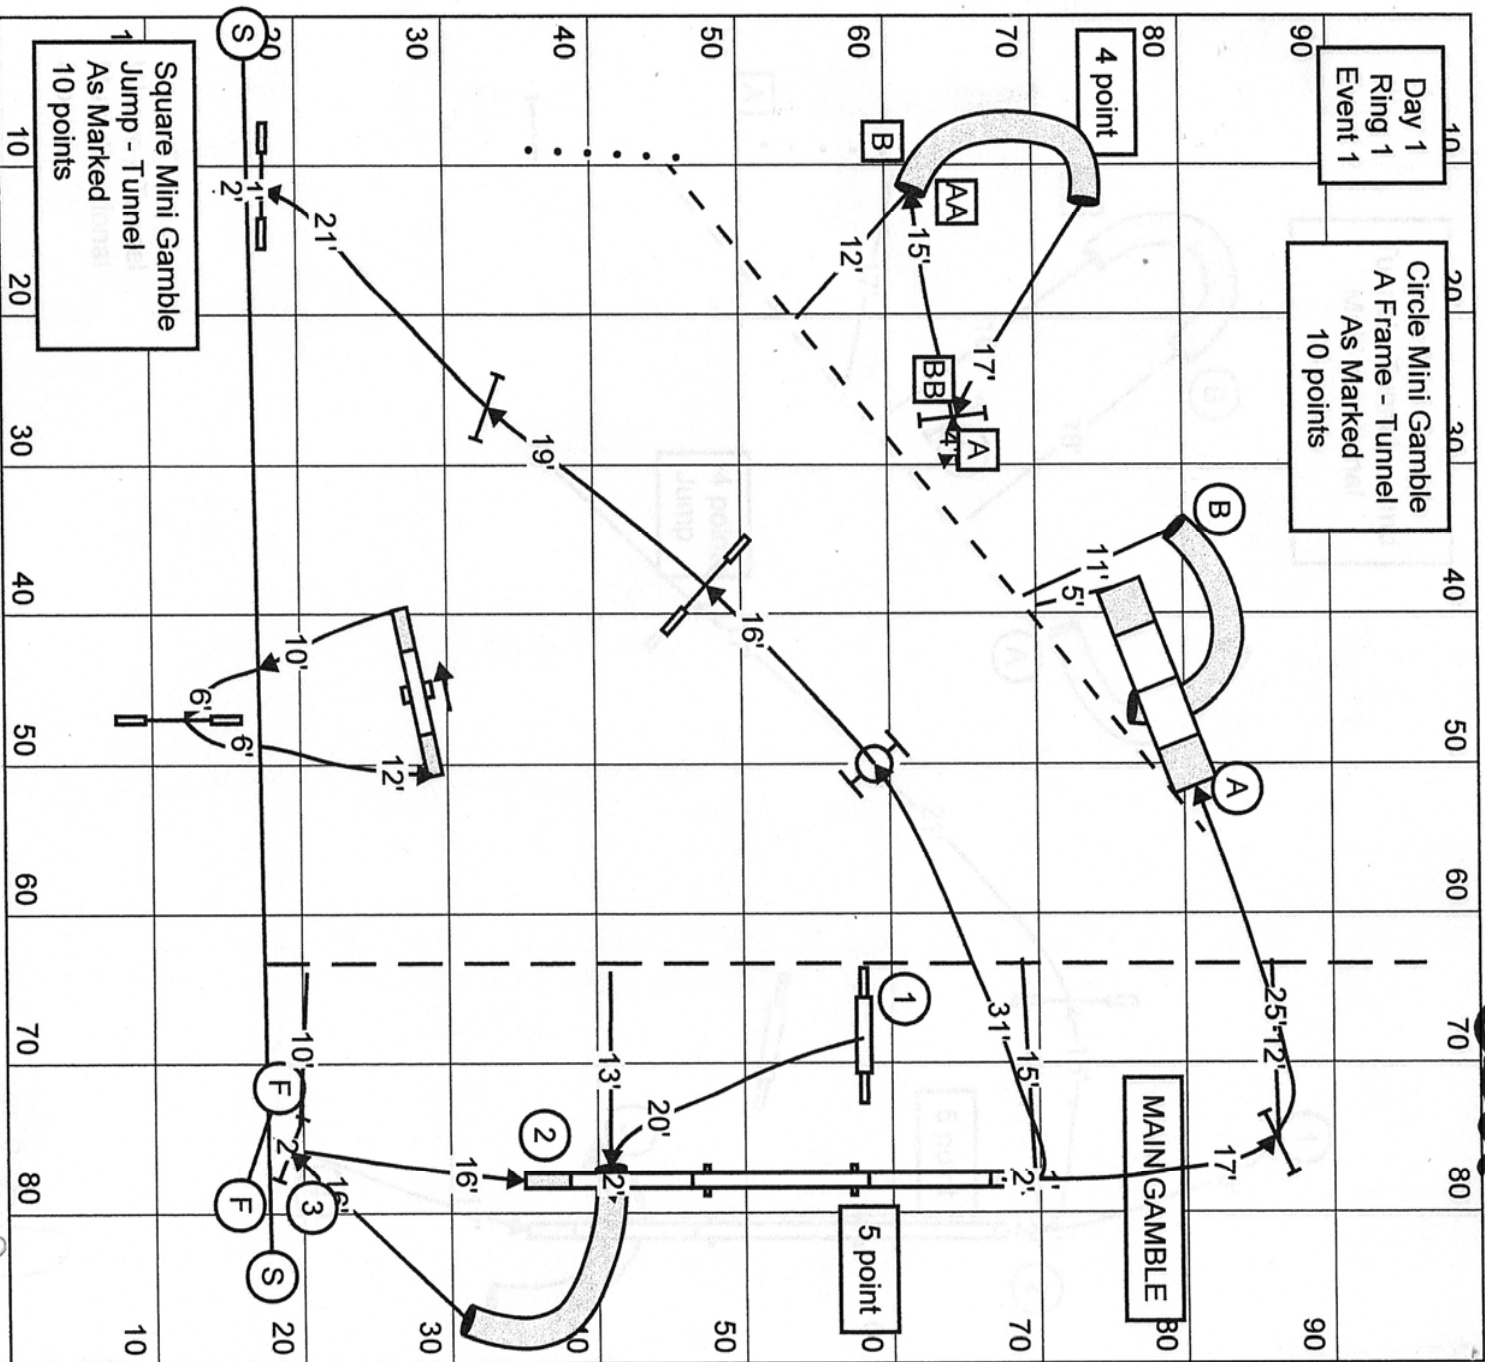

CLUB

Starter Gambler 1

Judge: Jennifer Laird

Club d'agilité de la Montérégie - Friday July 4, 2014

Gamble times

Mini 22 Vet Mini 26 Open 20 Vet Open 24

Opening Time 40 seconds for all dogs

Regular/Special dogs need 20 points in opening Plus gamble

Veteran dogs need 16 points in opening Plus gamble

Jennifer Laird